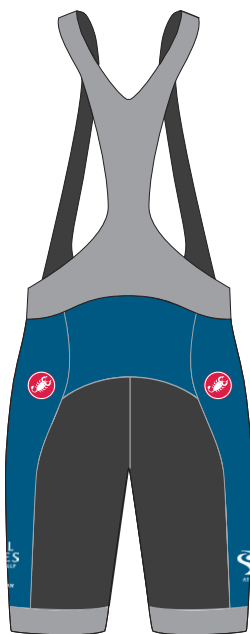

Team Jersey - Design 1.2

Team Bibs

STOEL RIVES LLP

2012 Bike MS Jersey

Draft Designs

Team Jersey - Design 1.0

Team Jersey - Design 1.1

Team Jersey - Design 2.0

Team Jersey - Design 2.1

Team Jersey - Design 3.0

Team Jersey - Design 3.1

Team Jersey - Design 4.0