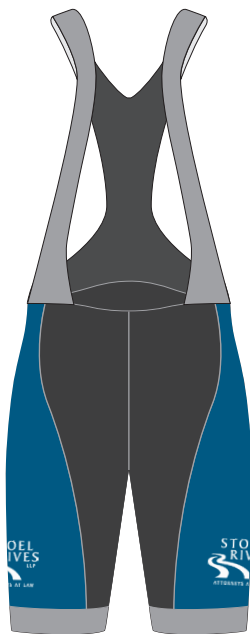

Team Jersey - Design 1.2

Team Bibs

STOEL RIVES LLP

2012 Bike MS Jersey

Draft Designs

Team Jersey - Design 1.0

Team Jersey - Design 1.1

Team Jersey - Design 2.0

Team Jersey - Design 2.1

Team Jersey - Design 3.0

Team Jersey - Design 3.1

Team Jersey - Design 4.0